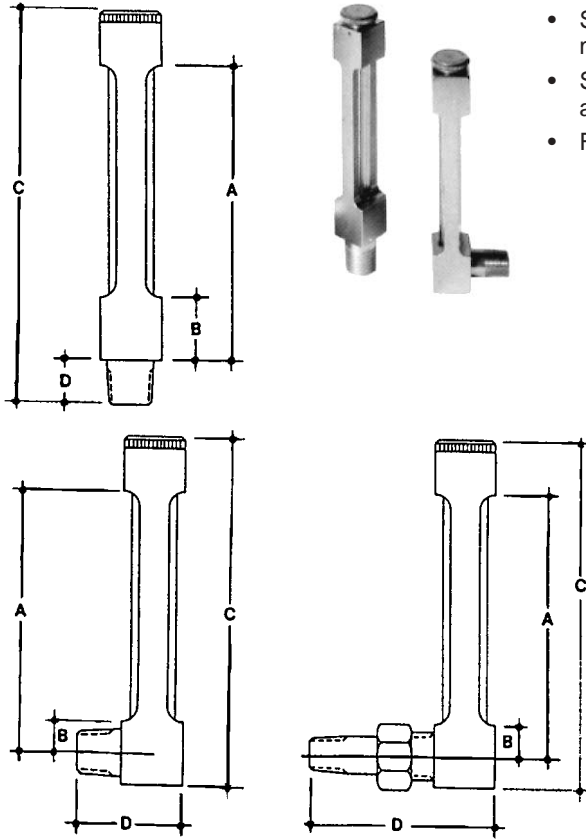

# OIL LEVEL GAUGES

## GITS OIL LEVEL VIEW GAUGES

These liquid level column view gauges are of a sturdy one-piece aluminum construction. The sight windows are cut full length to provide easy viewing of a wide range of liquid levels. The screw type cap is knurled for easy removal by hand to permit cleaning of inside of glass. Sight glass is securely locked between two heavy gaskets. Body is gold anodized finish.

- Style VFG used where oil gauge cannot be extended outwardly by means of an elbow
- Style FG with union coupling used where there is insufficient clearance to screw in a one-piece gauge
- Female threads available on special order

ITEM#	VFG STOCK THREAD NPT	A	B	C	D
GIT15302	1/8 - 27	2 1/2	3/4	3 3/4	1/2
GIT15303	1/8 - 27	3 1/16	3/4	4 7/16	5/8
GIT15305	1/8 - 27	4 1/4	1	5 5/8	5/8
GIT15312	1/4 - 18	2 1/2	3/4	3 3/4	1/2
GIT15313	1/4 - 18	3 1/16	3/4	4 7/16	5/8
GIT15314	1/4 - 18	3 1/2	3/4	4 7/8	5/8
GIT15315	1/4 - 18	4 1/4	1	5 5/8	5/8
GIT15316	1/4 - 18	4 1/2	1	5 7/8	5/8
GIT15317	1/4 - 18	5 1/2	1	6 7/8	5/8
GIT15318	1/4 - 18	6 1/2	1	7 7/8	5/8
GIT15321	3/8 - 18	4 1/4	1	5 5/8	5/8
GIT15322	3/8 - 18	4 1/2	1	5 7/8	5/8
GIT15323	3/8 - 18	5 1/2	1	6 7/8	5/8
GIT15324	3/8 - 18	6 1/2	1	7 7/8	5/8
GIT15331	1/2 - 14	4 1/4	1	5 5/8	5/8
GIT15332	1/2 - 14	4 1/2	1	5 7/8	5/8
GIT15333	1/2 - 14	5 1/2	1	6 7/8	5/8
GIT15334	1/2 - 14	6 1/2	1	7 7/8	5/8